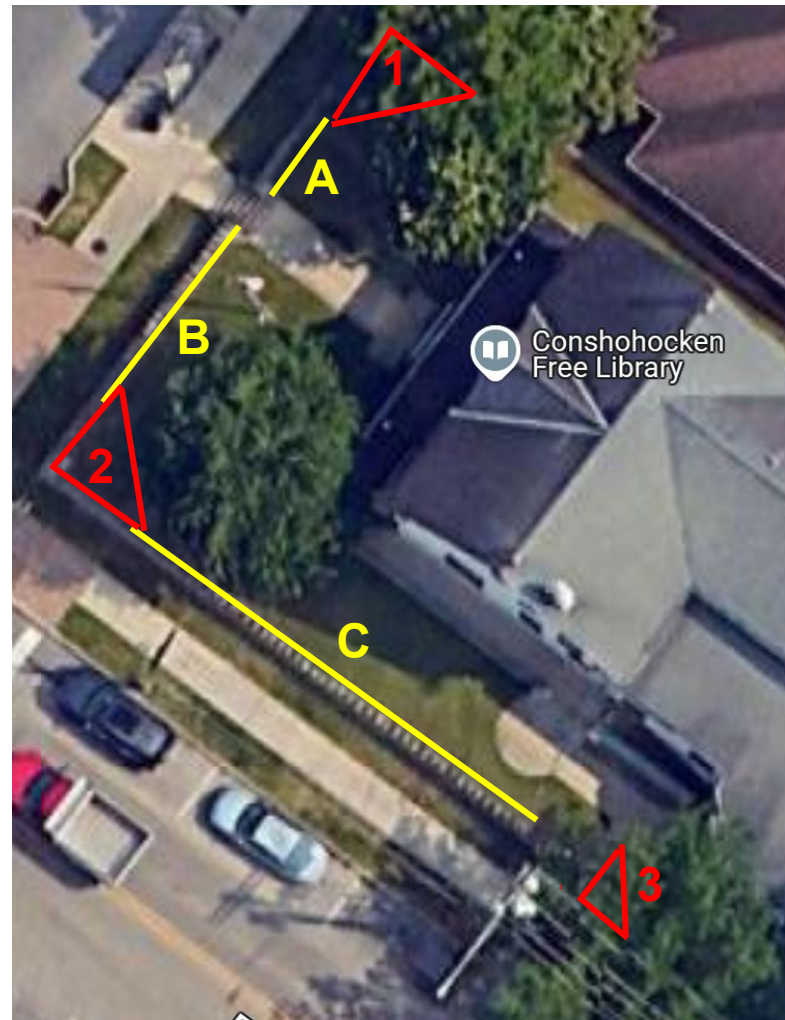

# Conshy Library Pollinator Garden

Community Canopy Project  
Andrew Conboy and Karen Kabnick

**Yellow lines:** 1.5' wide borders  
**Red lines:** outlines of triangular gardens

Wood chip edges all around

[SunCalc](#)

Soil Conditions: Average to dry  
Red maple roots

**1: 10' x 10' (right triangle) = 50 sq ft**

**2: 10' x 10' (right triangle) = 50 sq ft**

**3: 10' x 12' x 6.5' = 32.5 sq ft**

**A: 14' x 1.5' = 21 sq ft**

**B: 24' x 1.5' = 36 sq ft**

**C: 69' x 1.5' = 104 sq ft**

**Total: 293.5 sq ft of planting space.  
About 250 plugs?**

- 1, A, and 3** - 103.5 sq ft - Partial Shade - mix of:
- **Centerpiece for Shady Triangles:** New Jersey tea (*Ceanothus americanus*)?
  - Blue mistflower (*Conoclinium coelestinum*)
  - Broomsedge bluestem (*Andropogon virginicus*)
  - Zigzag goldenrod (*Solidago flexicaulis*)
  - Blue wood aster (*Symphyotrichum cordifolium*)
- B, 2, and C** - 190 sq ft - Full Sun - mix of:
- **Tall plant for section 2:** Smooth blue aster (*Symphyotrichum laevis* 'Bluebird')
  - Broomsedge bluestem (*Andropogon virginicus*)
  - purple coneflower (*Echinacea purpurea*)
  - butterfly milkweed (*Asclepias tuberosa*)
  - foxglove beardtongue (*Penstemon digitalis*)