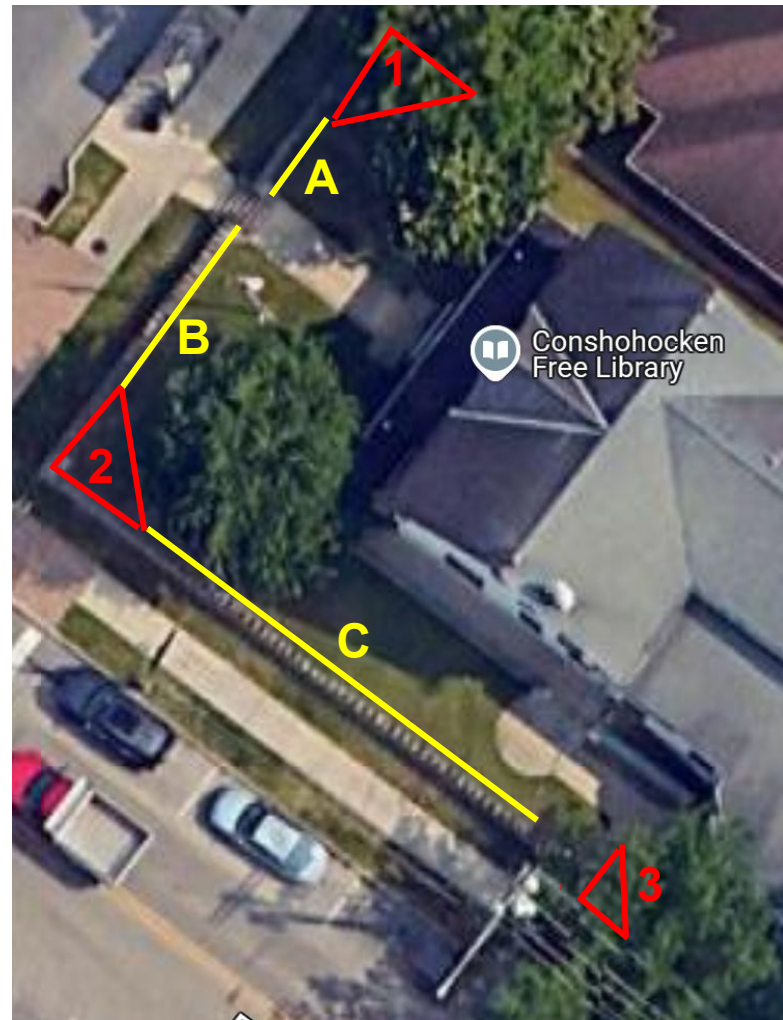

# Conshy Library Pollinator Garden

Community Canopy Project  
Andrew Conboy and Karen Kabnick

**Yellow lines:** 1.5' wide borders  
**Red lines:** outlines of triangular gardens

Wood chip edges all around

[SunCalc](#)

Soil Conditions: Average to dry  
Red maple roots

**1: 10' x 10' (right triangle) = 50 sq ft**

**2: 10' x 10' (right triangle) = 50 sq ft**

**3: 10' x 12' x 6.5' = 32.5 sq ft**

**A: 14' x 1.5' = 21 sq ft**

**B: 24' x 1.5' = 36 sq ft**

**C: 69' x 1.5' = 104 sq ft**

**Total: 293.5 sq ft of planting space.  
About 250 plugs?**

- 1, A, and 3** - 103.5 sq ft - Partial Shade - mix of:
- **Centerpiece for Shady Triangles:** New Jersey tea (*Ceanothus americanus*)?
  - Blue mistflower (*Conoclinium coelestinum*)
  - Broomsedge bluestem (*Andropogon virginicus*)
  - Zigzag goldenrod (*Solidago flexicaulis*)
  - Blue wood aster (*Symphyotrichum cordifolium*)
- B, 2, and C** - 190 sq ft - Full Sun - mix of:
- **Tall plant for section 2:** Smooth blue aster (*Symphyotrichum laevis* 'Bluebird')
  - Broomsedge bluestem (*Andropogon virginicus*)
  - purple coneflower (*Echinacea purpurea*)
  - butterfly milkweed (*Asclepias tuberosa*)
  - foxglove beardtongue (*Penstemon digitalis*)