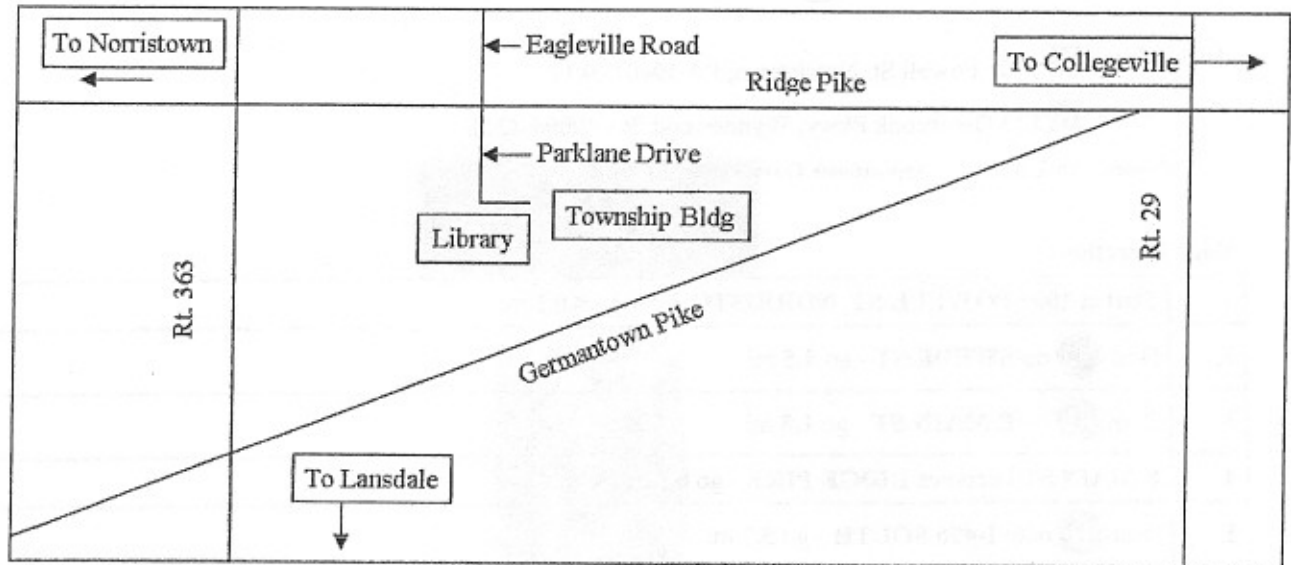

#### Directions from Rt. 422 west of Collegeville:

Take Rt. 422 east to the Collegeville (Rt. 29) exit. At the bottom of the off ramp, make a left onto Rt. 29 north. Follow for a mile or two until at a stop light, Rt. 29 turns right and becomes Ridge Pike. Continue on Ridge pike (Rt. 29 will quickly make a left) until you come to a traffic light at Eagleville Road and Parklane Drive. Make a left onto Parklane drive. The Library will be on your right at the bottom of the drive.

#### Directions from Rt. 422 east of Oaks:

Take the Rt. 422 exit at Oaks. At the bottom of the off ramp make a right onto Egypt Road. After you cross the bridge, make a left onto Pinetown road. At the second stop sign make a left onto Eagleville road. Continue on Eagleville Road, after you cross over Ridge Pike this turns into Parklane Drive. The Library will be on your right at the bottom of the drive.

#### Directions from the Lansdale vicinity:

Take Rt. 363 towards Valley Forge. At Ridge Pike (Rt. 363 will turn left) turn right onto Ridge Pike towards Collegeville. Continue on Ridge Pike until you come to a traffic light at Eagleville Road and Parklane Drive. Make a right onto Parklane drive. The Library will be on your right at the bottom of the drive.

#### Directions from Eastern Montgomery County:

Take Germantown Pike west to Rt. 363. Make a left onto Rt. 363. At Ridge Pike (Rt. 363 will turn left) turn right onto Ridge Pike towards Collegeville. Continue on Ridge Pike until you come to a traffic light at Eagleville Road and Parklane Drive. Make a right onto Parklane drive. The Library will be on your right at the bottom of the drive.