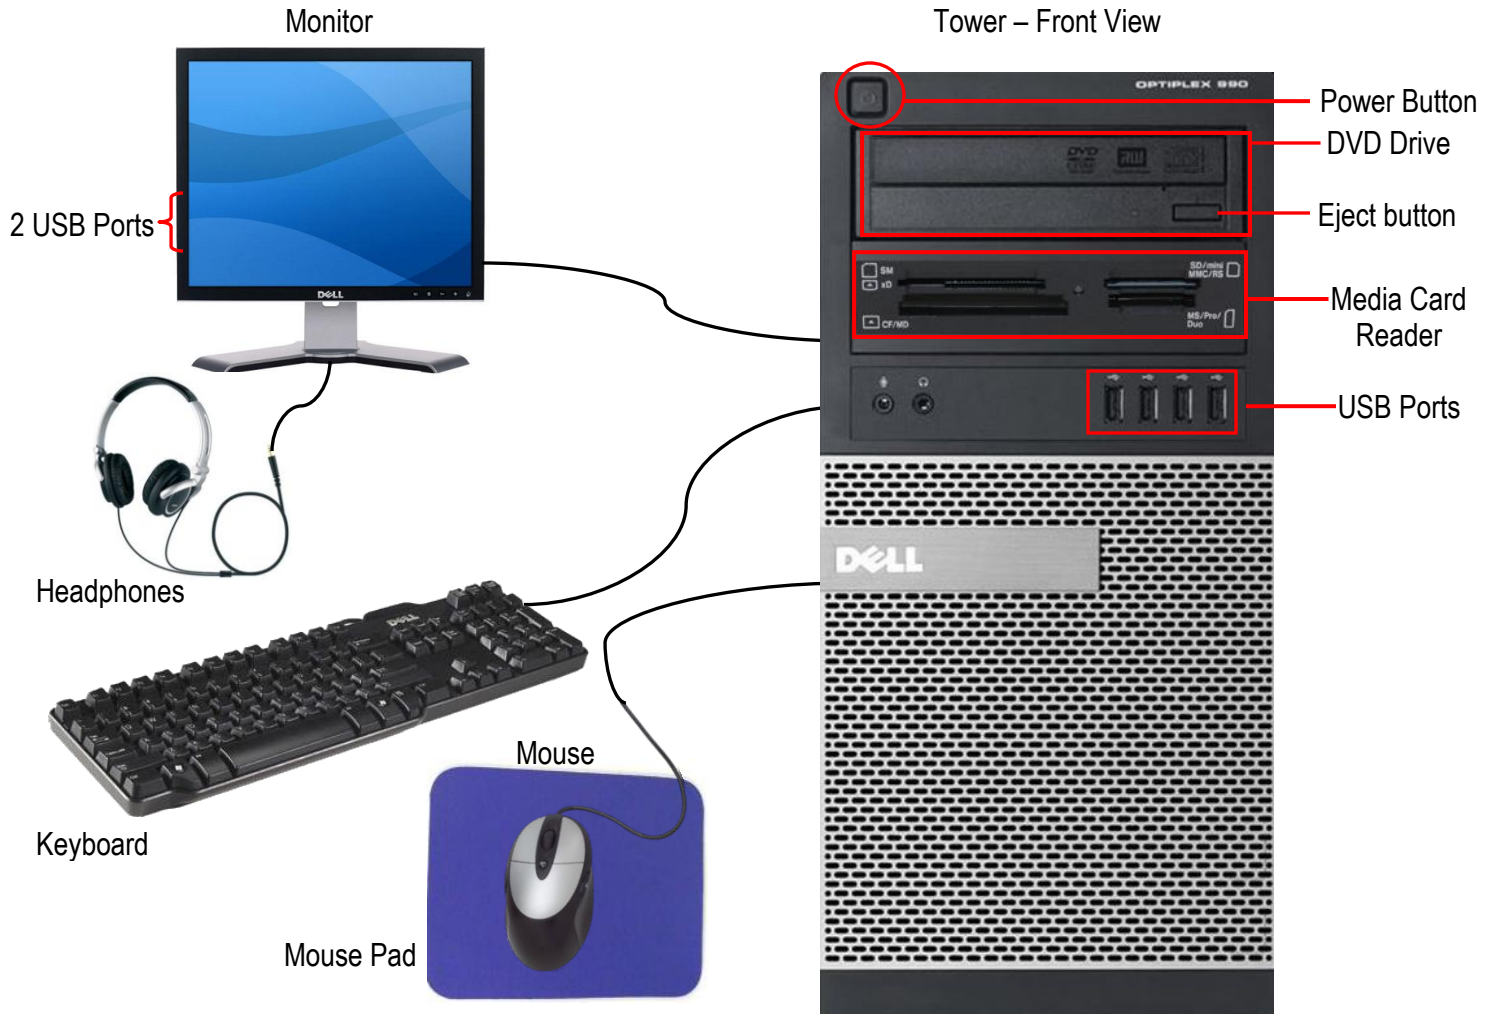

# Components of the MC-NPL Computer Lab Computers

## You can save your work on:

- 1) Media card can hold up to 1GB data or more
- 2) USB drive or “Thumb” drive which can hold different amounts of data, usually at least 128MB
- 3) Compact Disc or DVD which can hold from 750 MB to 4700MB(dvd)

The IntelliMouse features a *wheel* that makes it easy to scroll up and down documents. To scroll down a document or Web page, roll the wheel towards you. Roll the wheel away from you to scroll up.

Headphones are necessary to listen to spoken word, music and other sounds. You must provide your own headphones.